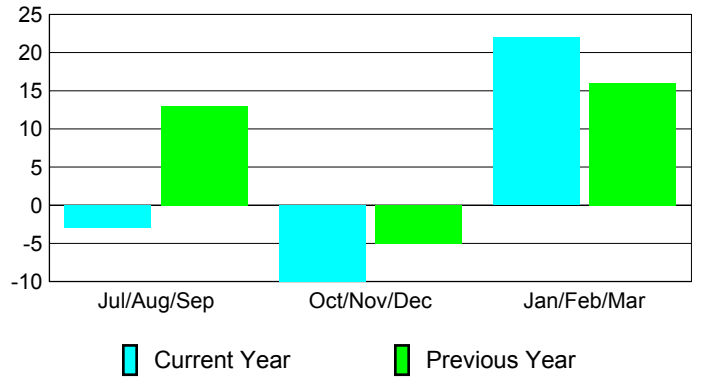

Membership Results 2009-2010

Membership 2008-2009

Month	Net Memb Goal	Actual New Memb	Actual Dropped Memb	Gain/Loss of Memb	Gain/Loss of Memb
Jul/Aug/Sep	5	38	-41	-3	13
Oct/Nov/Dec	15	28	-38	-10	-5
Jan/Feb/Mar	0	49	-27	22	16
Totals	20	115	-106	9	24

Membership Results 2009-2010

Goal, New, Dropped, Gain/Loss

Comparison of Membership Gain/Loss

Current Year Compared to the Previous Year

Gender Comparison 2009-2010

Male

Female