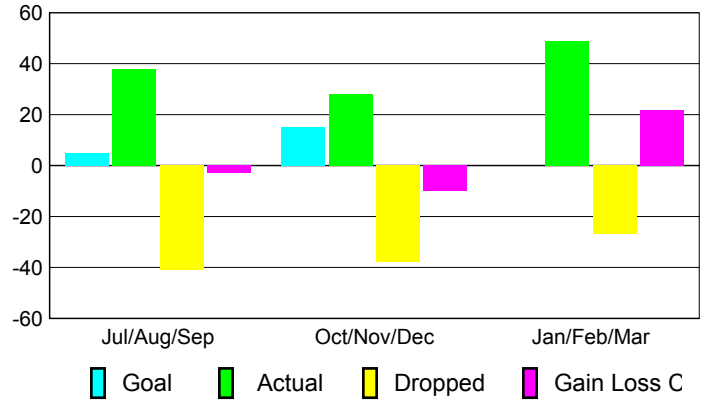

Membership Results 2009-2010

Goal, New, Dropped, Gain/Loss

Comparison of Membership Gain/Loss

Current Year Compared to the Previous Year